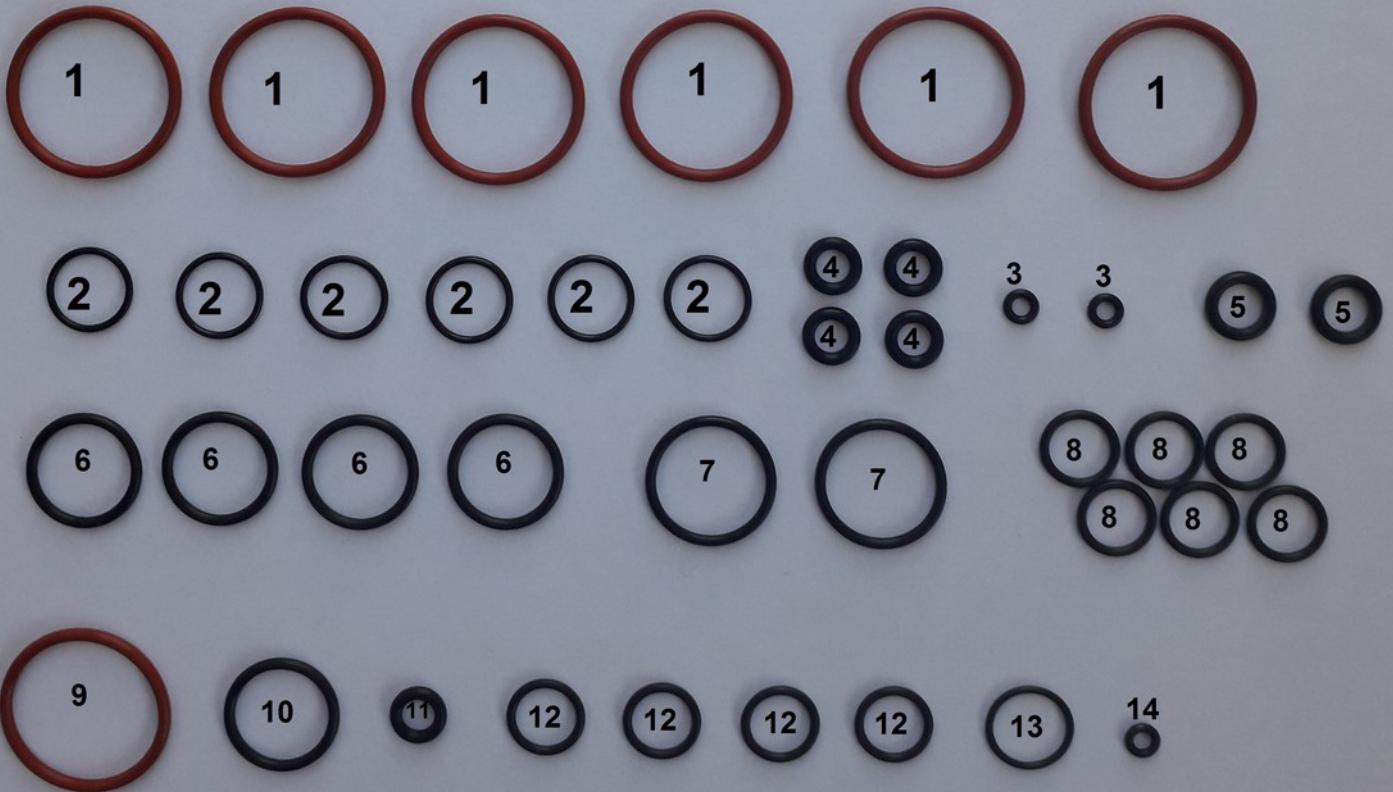

4X4AirSeals

Air Suspension Products

Vehicle Models

Range Rover L322/Lm/Vogue 2005-2012 ! (Exc Supercharged models) Land R
Land Rover Discovery 3 4 2004-2012,
Range Rover Sport 2004-2011/12

Front & Rear Valve Block Part Numbers

RVH000095, RVH000095G, RVH500060, RVH500060G, RVH500050,
RVH500050G, RVH000055, RVH000055G.

Air Receiver Pressure Switch Valve Block Part numbers

RVH500070, RVH000046, RVH000045.

Quality sized Repair kit ! Incl special
Oring lubricant & Fitting Instructions.